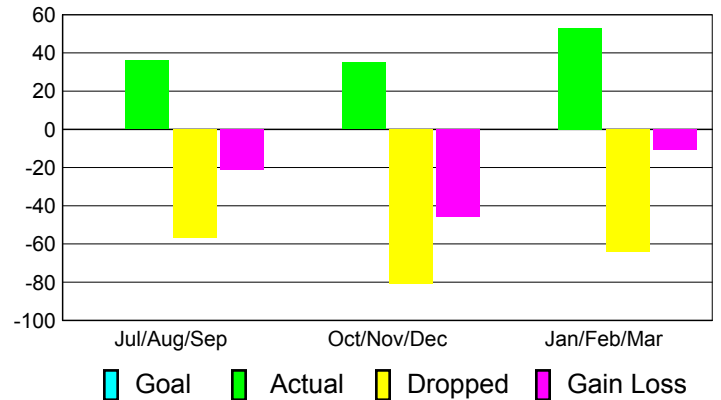

### YTD Status Quo Clubs 2010-2011

Status Quo Clubs Compared to Status Quo Members

## MEMBERSHIP

**Membership Results  
2010-2011**

**Membership  
2009-2010**

Month	Net Memb Goal	Actual New Memb	Actual Dropped Memb	Gain/Loss of Memb	Gain/Loss of Memb
Jul/Aug/Sep	0	36	-57	-21	-42
Oct/Nov/Dec	0	35	-81	-46	-22
Jan/Feb/Mar	0	53	-64	-11	5
<b>Totals</b>	<b>0</b>	<b>124</b>	<b>-202</b>	<b>-78</b>	<b>-59</b>

### Membership Results 2010-2011

Goal, New, Dropped, Gain/Loss

### Comparison of Membership Gain/Loss

Current Year Compared to the Previous Year