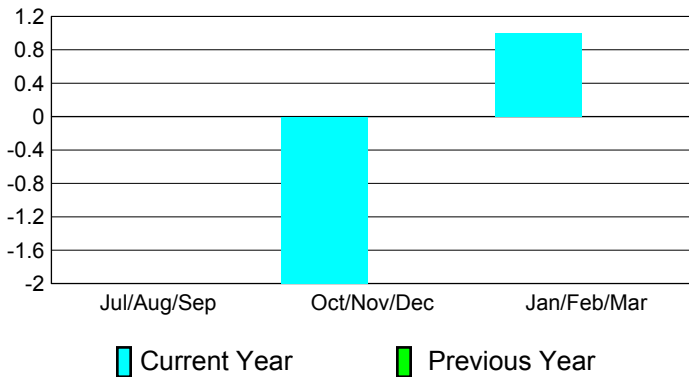

2010-2011 GMT Reports for District (or Undistricted) **District LA 4**

GMT: **Mr. Edison Karnopp**

Location: **BRAZIL**

GMT CA: **3**

CLUBS

**Club Results
2010-2011**

**Clubs
2009-2010**

Month	New Club Goal	Actual New Clubs	Actual Dropped Clubs	Gain/Loss of Clubs	Gain/Loss of Clubs
Jul/Aug/Sep	0	0	0	0	0
Oct/Nov/Dec	0	1	-3	-2	0
Jan/Feb/Mar	0	2	-1	1	0
Totals	0	3	-4	-1	0

Club Results 2010-2011

Goal, New, Dropped, Gain/Loss

Comparison of Club Gain/Loss

Current Year Compared to the Previous Year

YTD Status Quo Clubs 2010-2011

Status Quo Clubs Compared to Status Quo Members

MEMBERSHIP

**Membership Results
2010-2011**

**Membership
2009-2010**

Month	Net Memb Goal	Actual New Memb	Actual Dropped Memb	Gain/Loss of Memb	Gain/Loss of Memb
Jul/Aug/Sep	0	36	-57	-21	-42
Oct/Nov/Dec	0	35	-81	-46	-22
Jan/Feb/Mar	0	53	-64	-11	5
Totals	0	124	-202	-78	-59

Membership Results 2010-2011

Goal, New, Dropped, Gain/Loss

Comparison of Membership Gain/Loss

Current Year Compared to the Previous Year

Gender Comparison 2010-2011

Jul/Aug/Sep

Oct/Nov/Dec

Jan/Feb/Mar

Male

Female