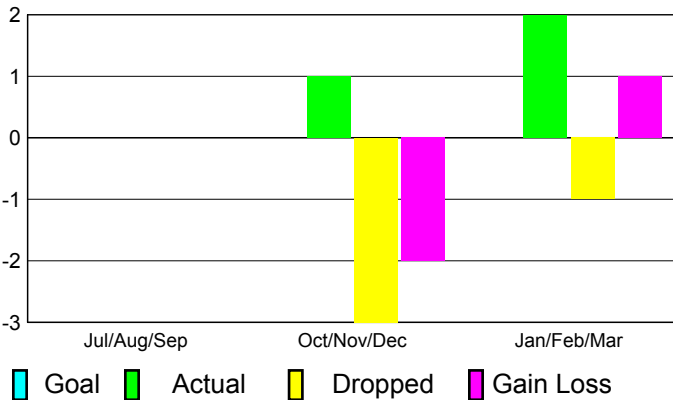

## CLUBS

**Club Results  
2010-2011**

**Clubs  
2009-2010**

Month	New Club Goal	Actual New Clubs	Actual Dropped Clubs	Gain/Loss of Clubs	Gain/Loss of Clubs
Jul/Aug/Sep	0	0	0	0	0
Oct/Nov/Dec	0	1	-3	-2	0
Jan/Feb/Mar	0	2	-1	1	0
<b>Totals</b>	<b>0</b>	<b>3</b>	<b>-4</b>	<b>-1</b>	<b>0</b>

### Club Results 2010-2011

Goal, New, Dropped, Gain/Loss

### Comparison of Club Gain/Loss

Current Year Compared to the Previous Year