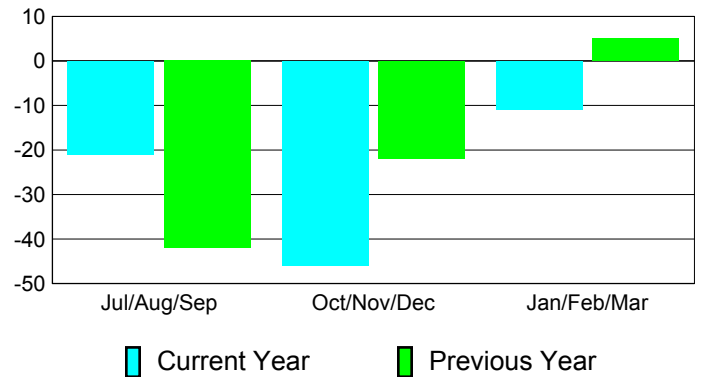

Gender Comparison 2010-2011

Jul/Aug/Sep

Oct/Nov/Dec

Jan/Feb/Mar

Male

Female